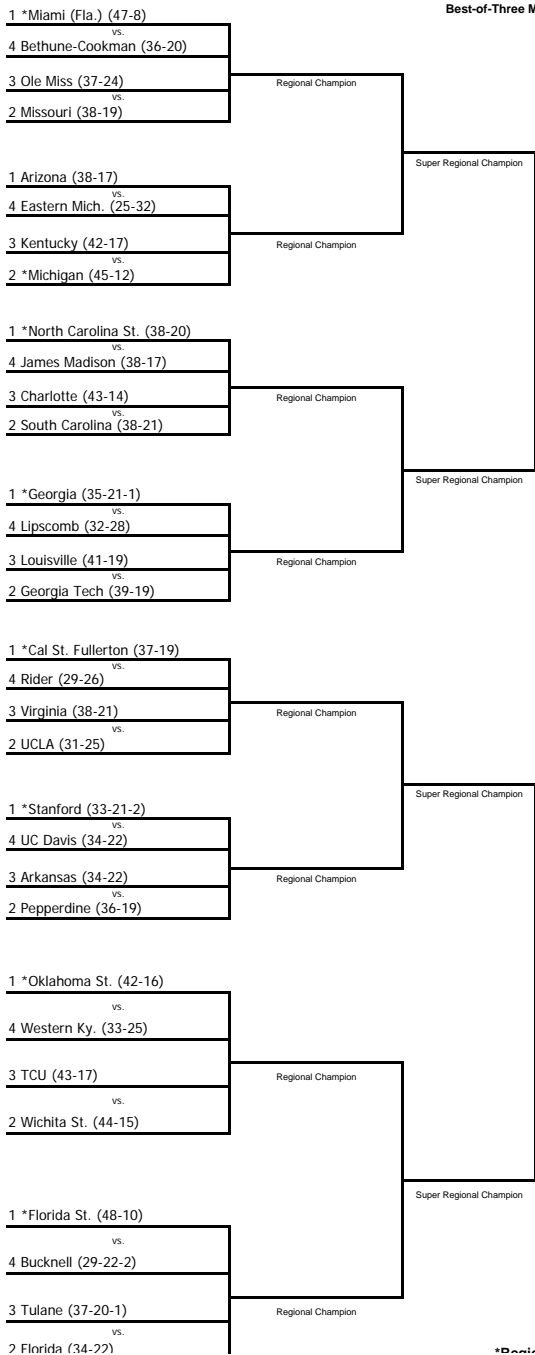

2008 NCAA Division I Baseball Championship

Regionals
May 30 - June 2
*Campus or Neutral Sites
Double Elimination
First-Round Pairings

Super Regionals
June 6-8 or June 7-9
*Campus or Neutral Sites
Best-of-Three Games

Men's College World Series
June 14-24/25
Omaha, Nebraska
Double Elimination
First-Round Pairings
Best-of-Three MCWS Finals

Men's College World Series
June 14-24/25
Omaha, Nebraska
Double Elimination
First-Round Pairings
Best-of-Three MCWS Finals

Super Regionals

National Top Eight Seeds

1. Miami (Fla.) (47-8)
2. North Carolina (46-12)
3. Arizona St. (45-11)
4. Florida St. (48-10)
5. Cal St. Fullerton (37-19)
6. Rice (42-13)
7. LSU (43-16-1)
8. Georgia (35-21-1)

ESPN Regional Broadcasts

Coral Gables Regional
Friday, May 30 - Noon and 4 p.m.
Saturday, May 31 - Noon and 4 p.m.
Sunday, June 1 - Noon and 4 p.m.
Monday, June 2 - 7 p.m. (if necessary)

Fullerton Regional
Friday, May 30 - 7 p.m. and 11 p.m.
Saturday, May 31 - 7 p.m. and 11 p.m.
Sunday, June 1 - 7 p.m. and 11 p.m.
Monday, June 2 - 4 p.m. (if necessary)